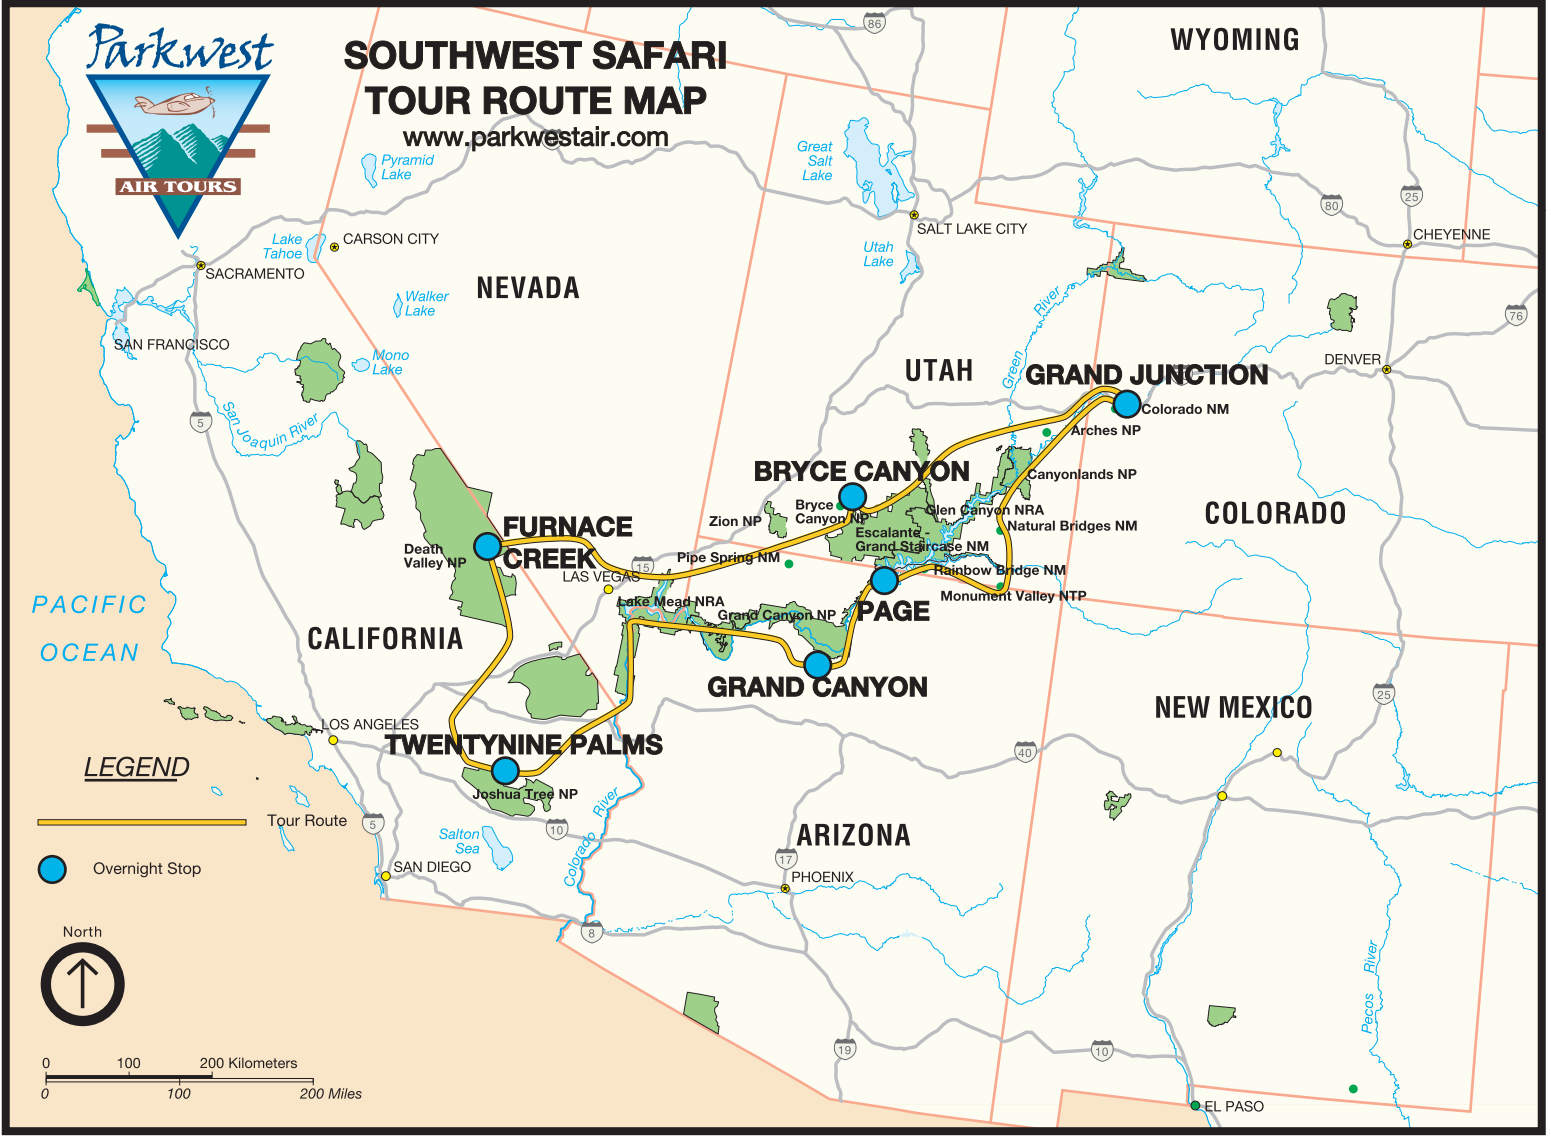

Parkwest

# SOUTHWEST SAFARI TOUR ROUTE MAP

[www.parkwestair.com](http://www.parkwestair.com)

### LEGEND

- Tour Route
- Overnight Stop