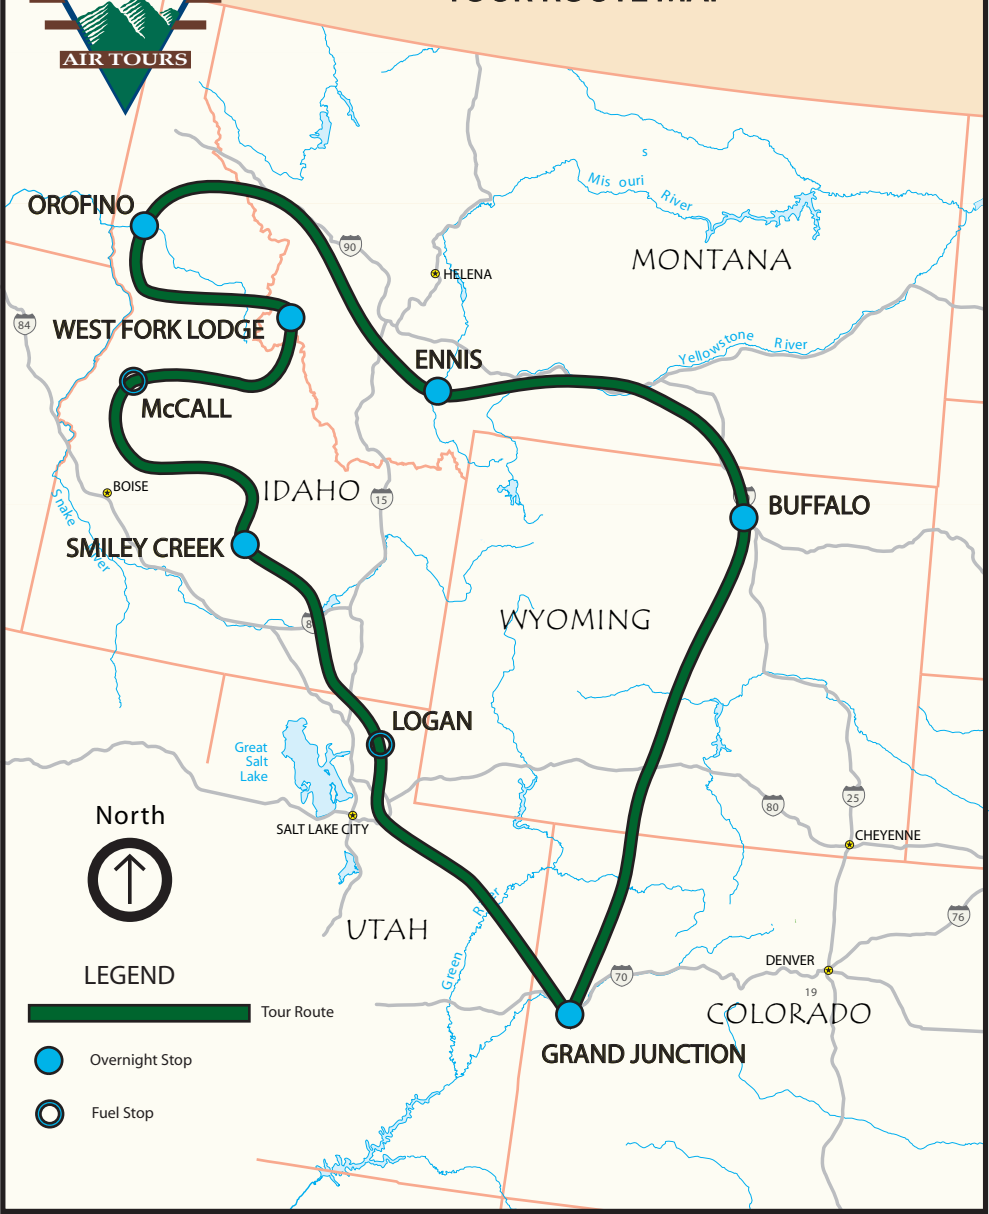

BACKCOUNTRY BONANZA TOUR ROUTE MAP

North

LEGEND

 Tour Route

 Overnight Stop

 Fuel Stop